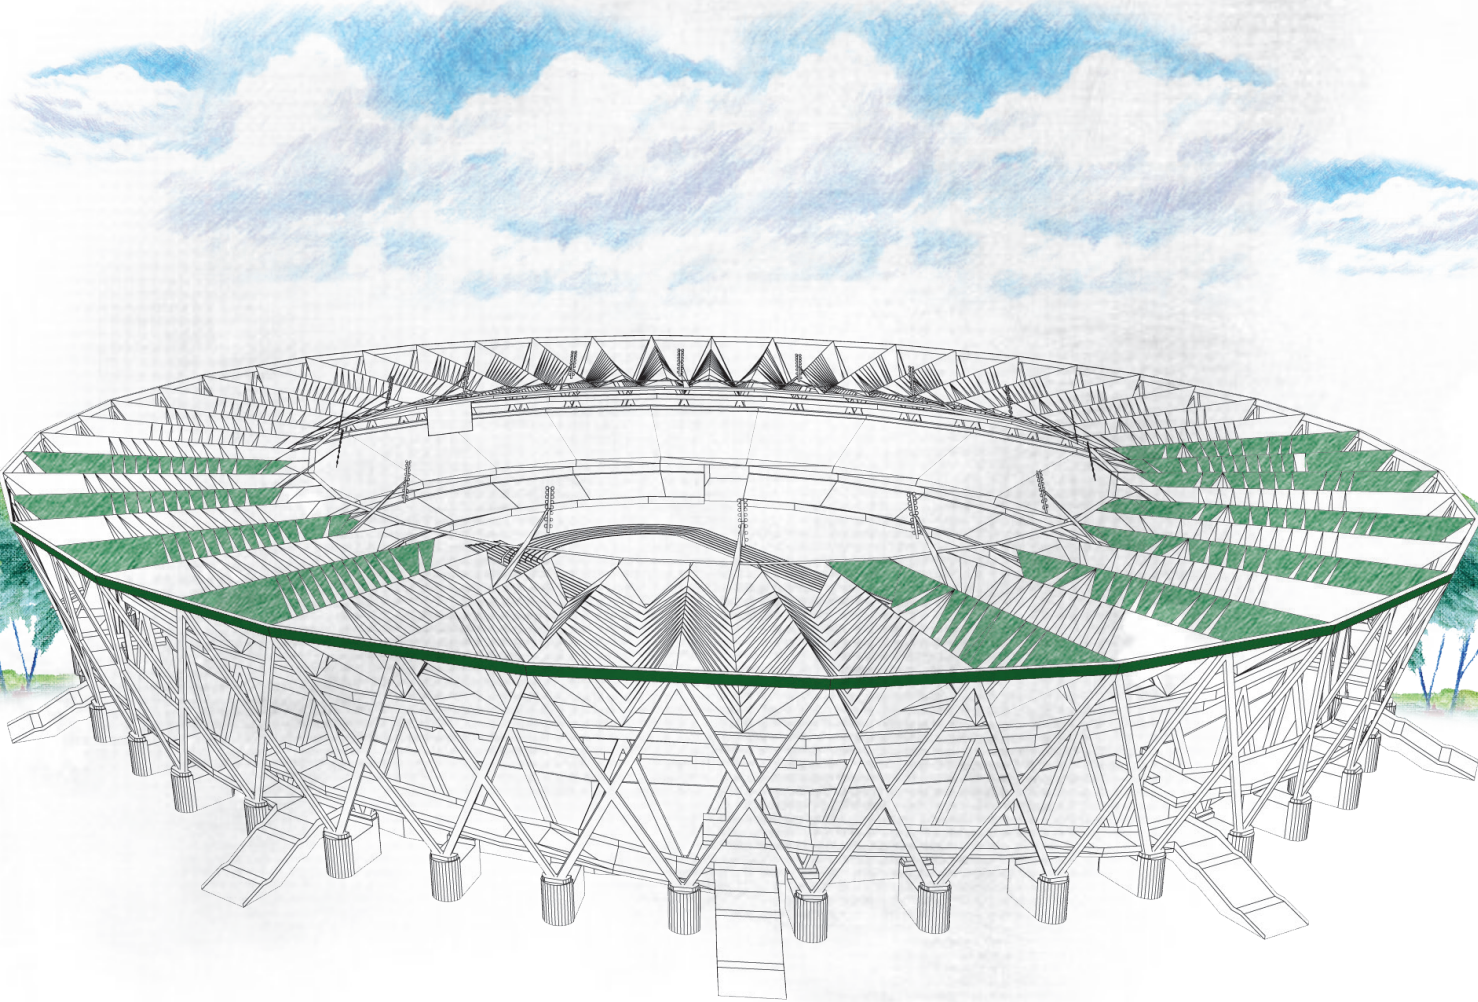

Jotun Protects Property

Hardtop | ECO MATT

The Preferred Polyurethane for LEED Projects

Durable Polyurethane Performance

Can Contribute Towards LEEDv4 Credits

HAPS Free

Available in most RAL Colours

Calm & Luxurious Look

Hides Surface Imperfections

Greatly Reduces Glare

Low Dirt Pickup