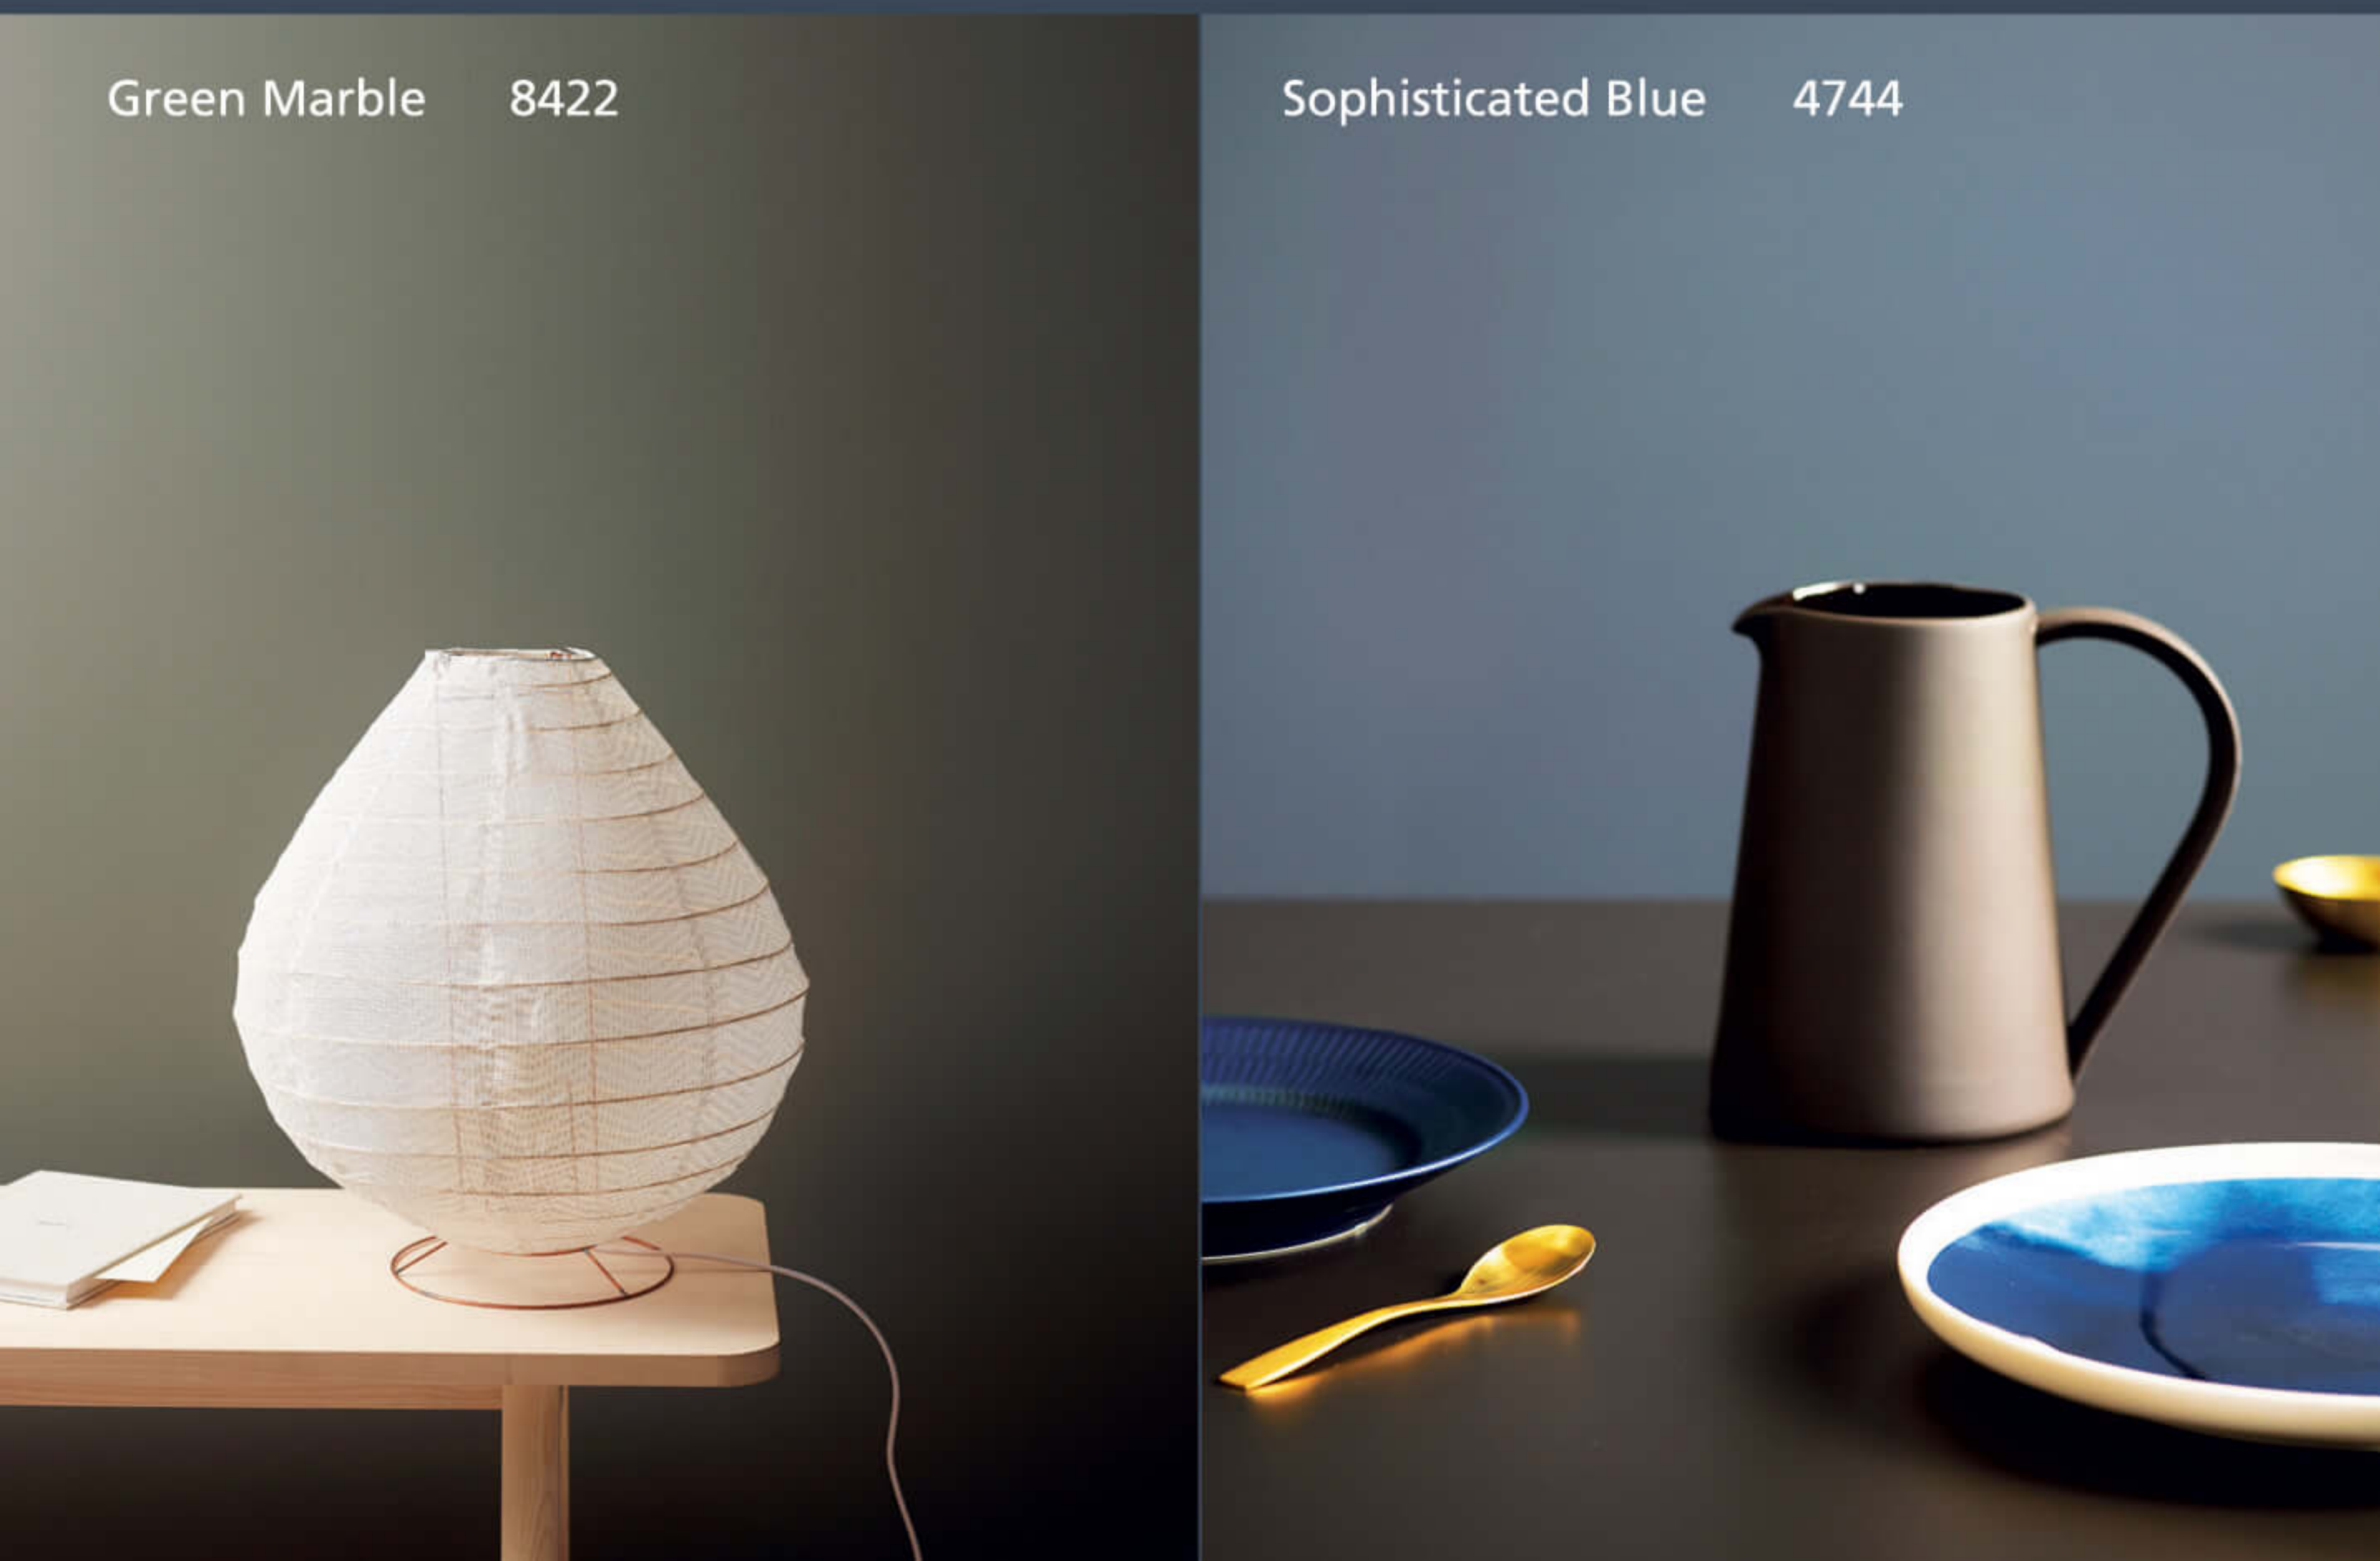

Green Marble 8422

Sophisticated Blue 4744

All colours reproduced are shown as close to actual paint colours as modern printing techniques allow. Where colour matching is critical, an applied sample is recommended.